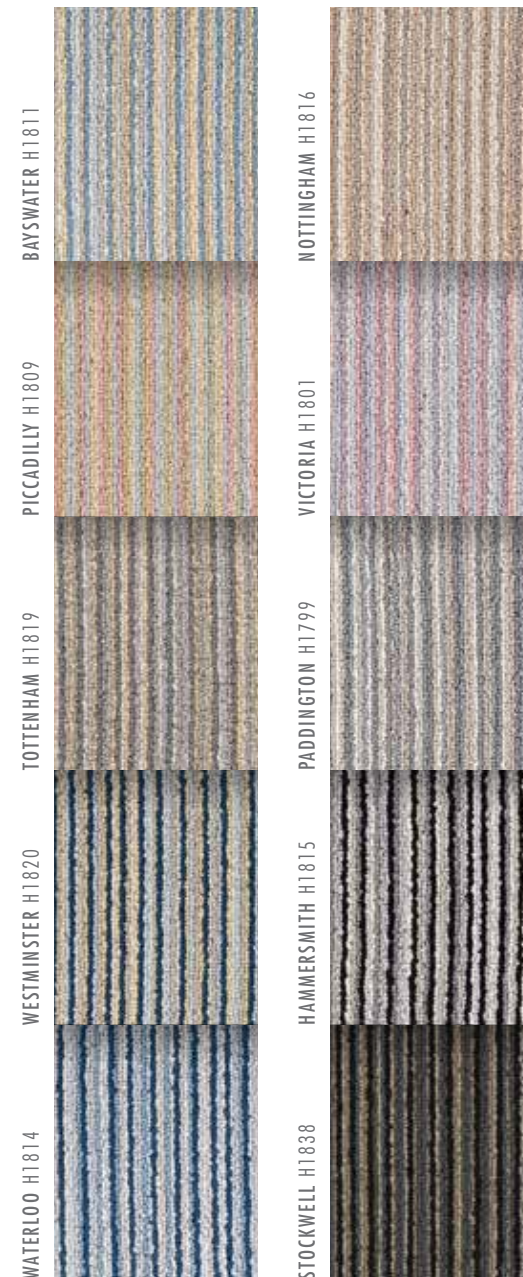

13'02" Width

15.75"W x 15.75"L

Residential -
Light Commercial

PLAID CHIC | DENIM

PLAID CHIC | BORDEAUX

FINEPOINT

LONDON UNDERGROUND 2

- 100% NZ Wool
- Machine Tufted
- 12' Width
- 6"W
- Residential - Light Commercial

LONDON UNDERGROUND 2 | WEMBLEY H1839

LONDON UNDERGROUND 2 | KNIGHTSBRIDGE H1818

FINESSE

- 100% Nylon
- Machine Tufted
- 13'02" Width
- Residential - Light Commercial

FINESSE | FEATHER H2004

Nourison Industries, Inc., US Headquarters • 5 Sampson St., Saddle Brook, NJ 07663 • (800) 223-1110 • Fax (201) 368-0739
New York Showroom • 295 Fifth Ave. Suite 114, New York, NY 10016 • (212) 545-1030
Atlanta Showroom • Atlanta Merchandise Mart • 240 Peachtree St. NW, Space 1L1, 2, Atlanta, GA 30303 • (404) 584-7255
Las Vegas Showroom • World Market Center, Building C • 455 S. Grand Central Pkwy., Suite C112, Las Vegas, NV 89106 • (702) 454-2600
Highpoint Showroom • International Home Furnishings Center (IHFC) • 210 E. Commerce Ave., InterHall IH101 High Point, NC 27260 • (336) 841-6900
Nourison Europe • Freilagerstrasse 39, 8047 Zurich, Switzerland • (+41) 044 401 45 46/47 • Fax (+41) 044 401 45 48