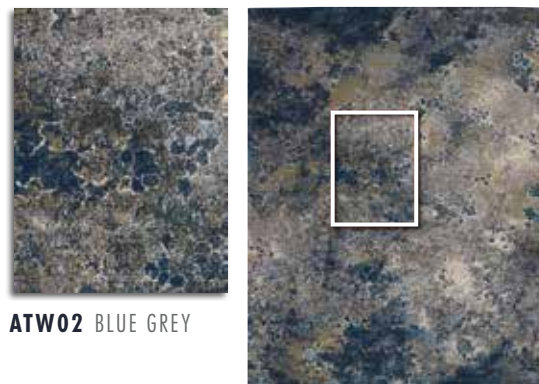

Nourison

DESIGNER SAMPLE PROGRAM 2019

PACKAGE B

STYLE# **DSPB**

ARTWORKS

A modern collection, with rich abstract colors, that works in any room in the home.

SIZES AVAILABLE

2 ft 3 in. x 3 ft* 8 ft 6 in. x 11 ft 6 in.
5 ft 6 in. x 8 ft 9 ft 6 in. x 12 ft 6 in.
7 ft 9 in. x 9 ft 9 in.

*select designs | CUSTOM SIZES AVAILABLE

METRIC

0.69m x 0.91m 2.59m x 3.51m
1.68m x 2.44m 2.90m x 3.81m
2.36m x 2.97m

ATW01 SLATE MULTI

ATW02 BLUE GREY

ATW03 SLATE BRICK

ATW05 IVORY NAVY

ELLORA