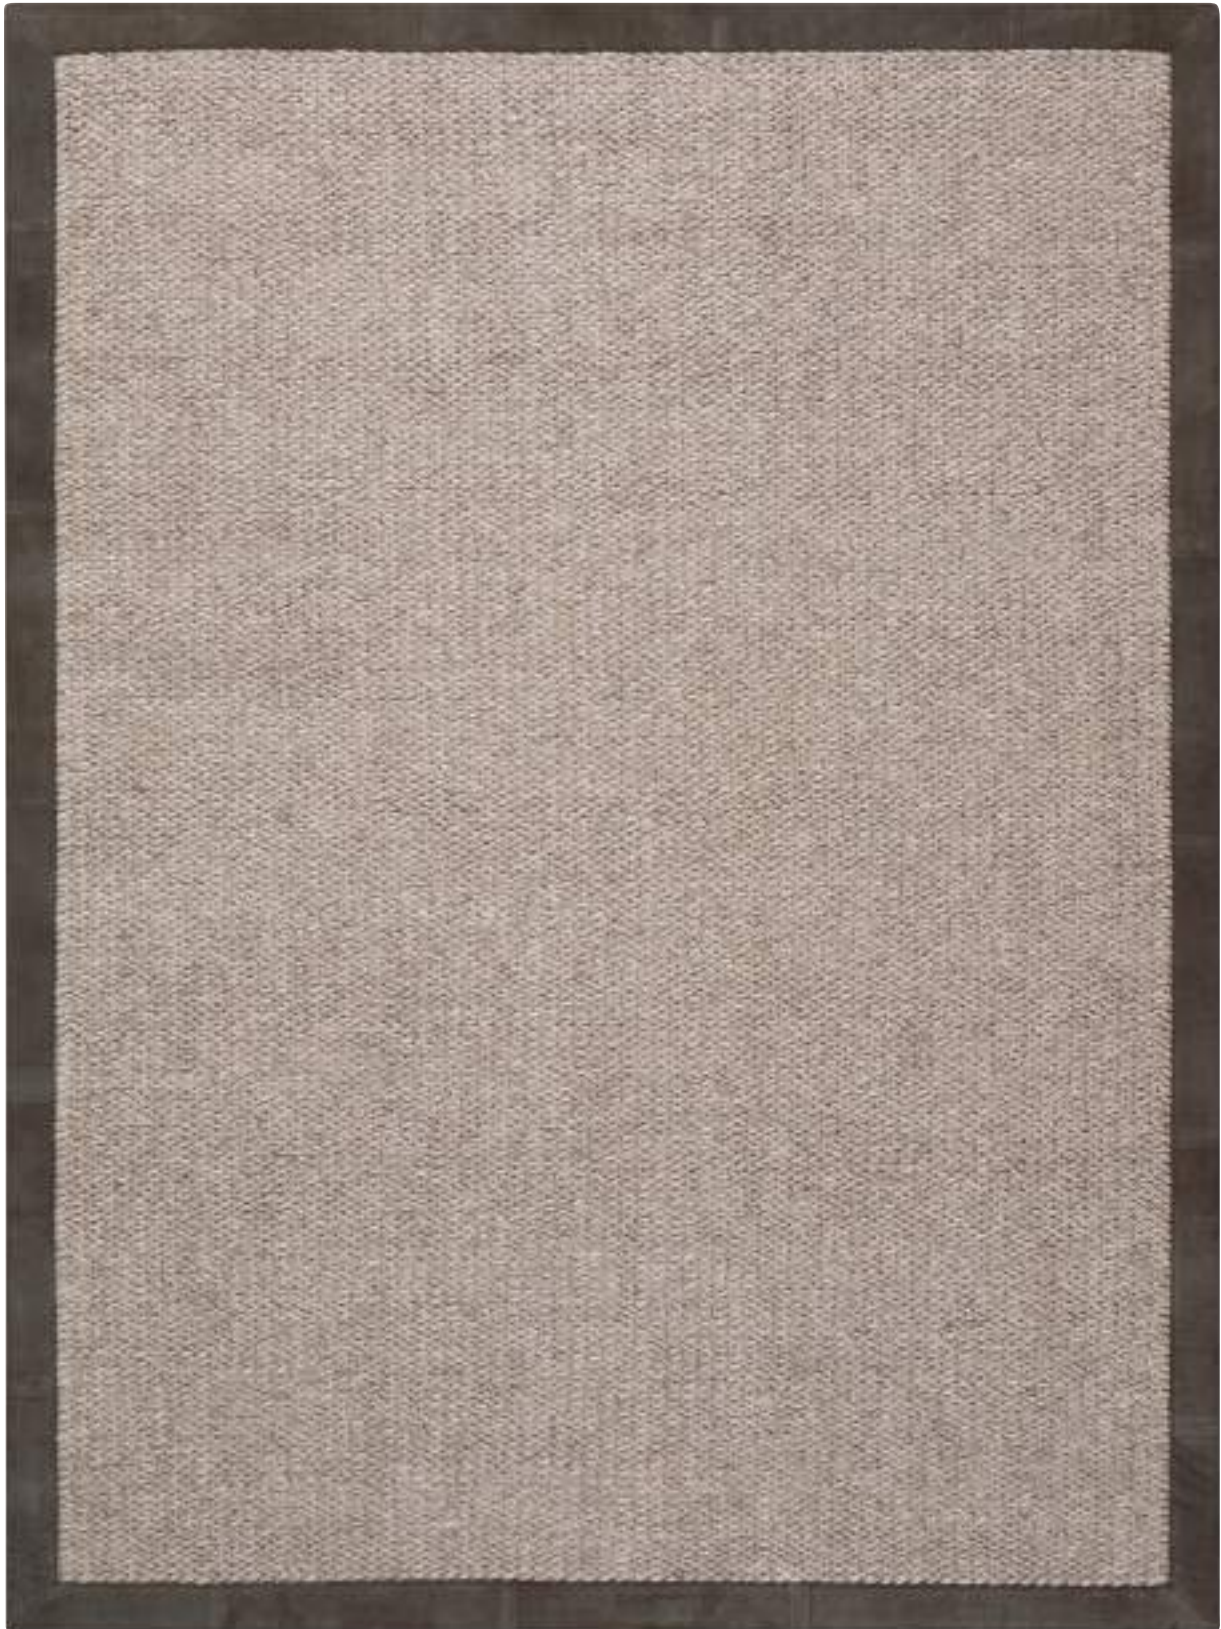

este slate

LUC01 SLATE