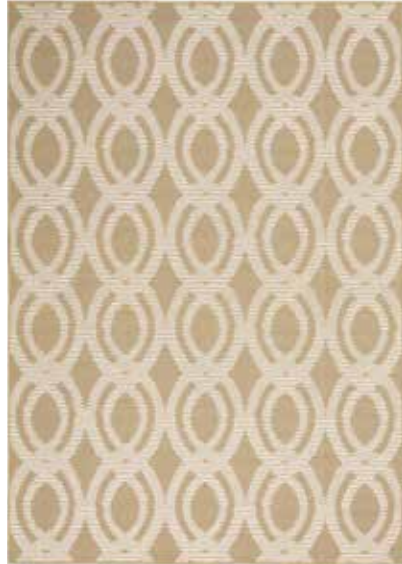

Power
Loomed

Polypropylene
Frieze

Indoor
Outdoor

ARB02 BEIGE | CREAM

IVORY GREY

LIGHT BLUE | CREAM

SLATE | LIGHT BLUE

SIZES AVAILABLE

- 2 ft 2 in. x 7 ft 6 in.
- 2 ft 8 in. x 4 ft
- 4 ft 3 in. x 6 ft 3 in.
- 5 ft 3 in. x 7 ft 3 in.
- 7 ft 10 in. x 10 ft 6 in.
- 8 ft 10 in. x 12 ft

ARB05 LIGHT BLUE | CREAM

ARB05 BEIGE | CREAM

ARB06 LIGHT BLUE | CREAM

ARB06 LIGHT BLUE | SLATE

A R U B A

ARB05 IVORY | GREY

ARB05 SLATE | LIGHT BLUE

A R U B A

ARB06 IVORY | GREY

ARB06 SLATE | CREAM

ALOHA