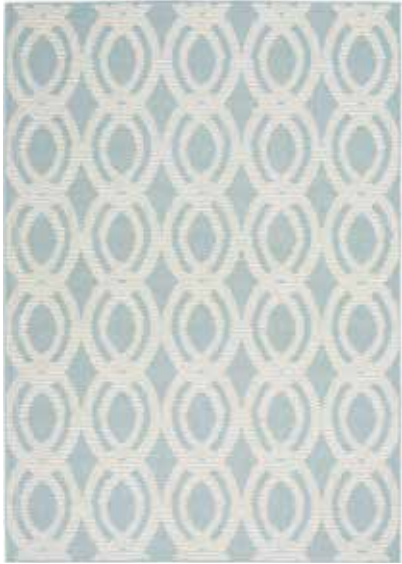

Power
Loomed

Polypropylene
Frieze

Indoor
Outdoor

ARB02 BEIGE | CREAM

IVORY GREY

LIGHT BLUE | CREAM

SLATE | LIGHT BLUE

SIZES AVAILABLE

- 2 ft 2 in. x 7 ft 6 in.
- 2 ft 8 in. x 4 ft
- 4 ft 3 in. x 6 ft 3 in.
- 5 ft 3 in. x 7 ft 3 in.
- 7 ft 10 in. x 10 ft 6 in.
- 8 ft 10 in. x 12 ft

ARB05 LIGHT BLUE | CREAM

ARB05 BEIGE | CREAM

ARB06 LIGHT BLUE | CREAM

ARB06 LIGHT BLUE | SLATE

A R U B A

ARB05 IVORY | GREY

ARB05 SLATE | LIGHT BLUE

A R U B A

ARB06 IVORY | GREY

ARB06 SLATE | CREAM

ALOHA